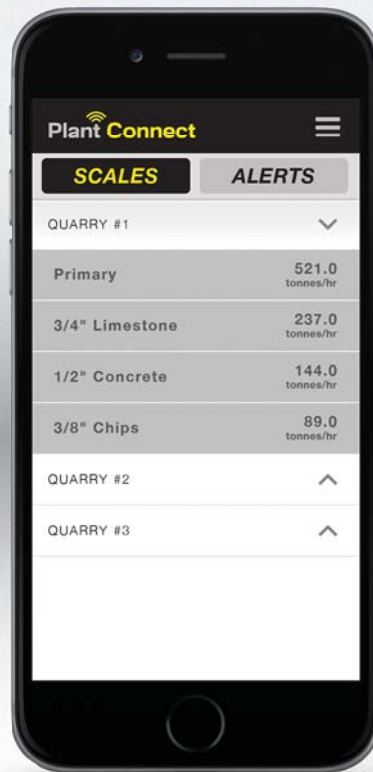

Plant **Connect**

Production Data Anywhere

Plant Connect

Monitor Production Over the Internet

Transmitted via broadband or cellular internet connection

No Onsite PC Required

Manually upload or automatically stream data to remote secure server

Continuous Scale Monitoring

Unlimited number of scales updated once per minute

Minimal Data Cost

Optimized for cellular internet connection

Production Reports On Demand

View tons per hour, accumulated weight, efficiency, and more for any date range.

Visit us: beltwayscales.com

Production Data Anywhere

Reduce Unscheduled Downtime

Improve Plant Efficiency

Accurately Track Inventory

Identify Bottlenecks

Notes

Date	Note
11/16/2016 08:36:00	Crusher overflow
11/16/2016 17:55:00	Replace Screens
11/17/2016 08:49:00	Generator Failure
11/18/2016 11:59:00	Refuel Loader