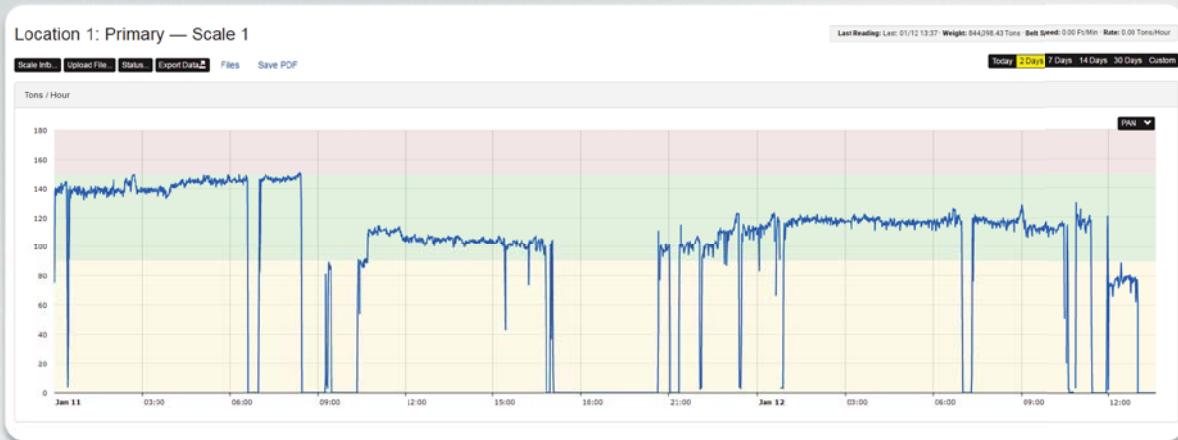

Continuous Scale Monitoring

Unlimited number of scales updated once per minute

Minimal Data Cost

Optimized for cellular internet connection

Production Reports On Demand

View tons per hour, accumulated weight, efficiency, and more for any date range.

Visit us: beltwayscales.com

Production Data Anywhere

Reduce Unscheduled Downtime

Improve Plant Efficiency

Accurately Track Inventory

Identify Bottlenecks

Notes

Date	Note
11/16/2016 08:36:00	Crusher overflow
11/16/2016 17:55:00	Replace Screens
11/17/2016 08:49:00	Generator Failure
11/18/2016 11:59:00	Refuel Loader