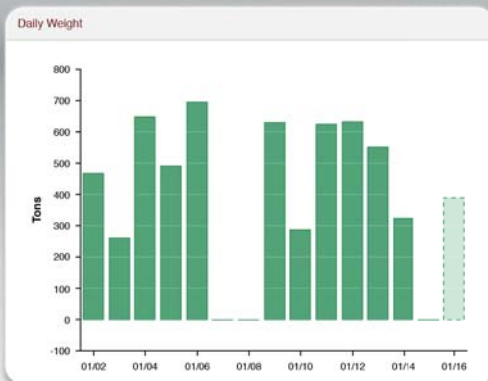

Continuous Scale Monitoring

Unlimited number of scales updated once per minute

Minimal Data Cost

Optimized for cellular internet connection

Production Reports On Demand

View tons per hour, accumulated weight, efficiency, and more for any date range.

Visit us: beltwayscales.com

Production Data Anywhere

Reduce Unscheduled Downtime

Improve Plant Efficiency

Accurately Track Inventory

Identify Bottlenecks

Notes

Date	Note
11/16/2016 08:36:00	Crusher overflow
11/16/2016 17:55:00	Replace Screens
11/17/2016 08:49:00	Generator Failure
11/18/2016 11:59:00	Refuel Loader