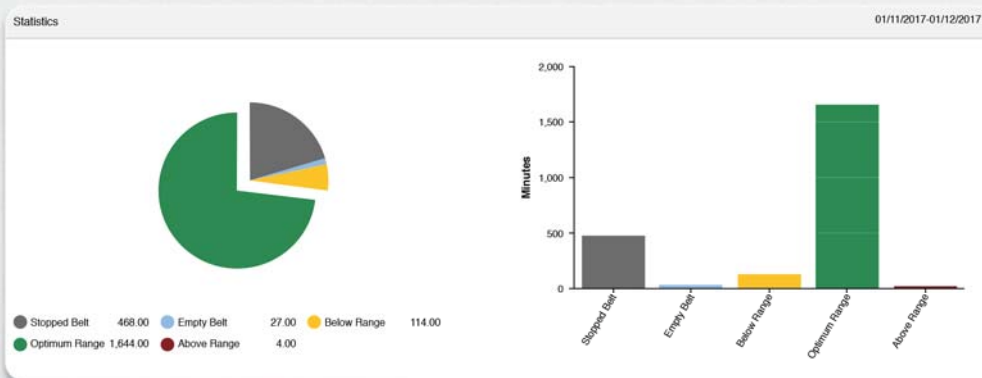

Continuous Scale Monitoring

Unlimited number of scales updated once per minute

Minimal Data Cost

Optimized for cellular internet connection

Production Reports On Demand

View tons per hour, accumulated weight, efficiency, and more for any date range.

Visit us: beltwayscales.com

Production Data Anywhere

Reduce Unscheduled Downtime

Improve Plant Efficiency

Accurately Track Inventory

Identify Bottlenecks

Notes

Date	Note
11/16/2016 08:36:00	Crusher overflow
11/16/2016 17:55:00	Replace Screens
11/17/2016 08:49:00	Generator Failure
11/18/2016 11:59:00	Refuel Loader